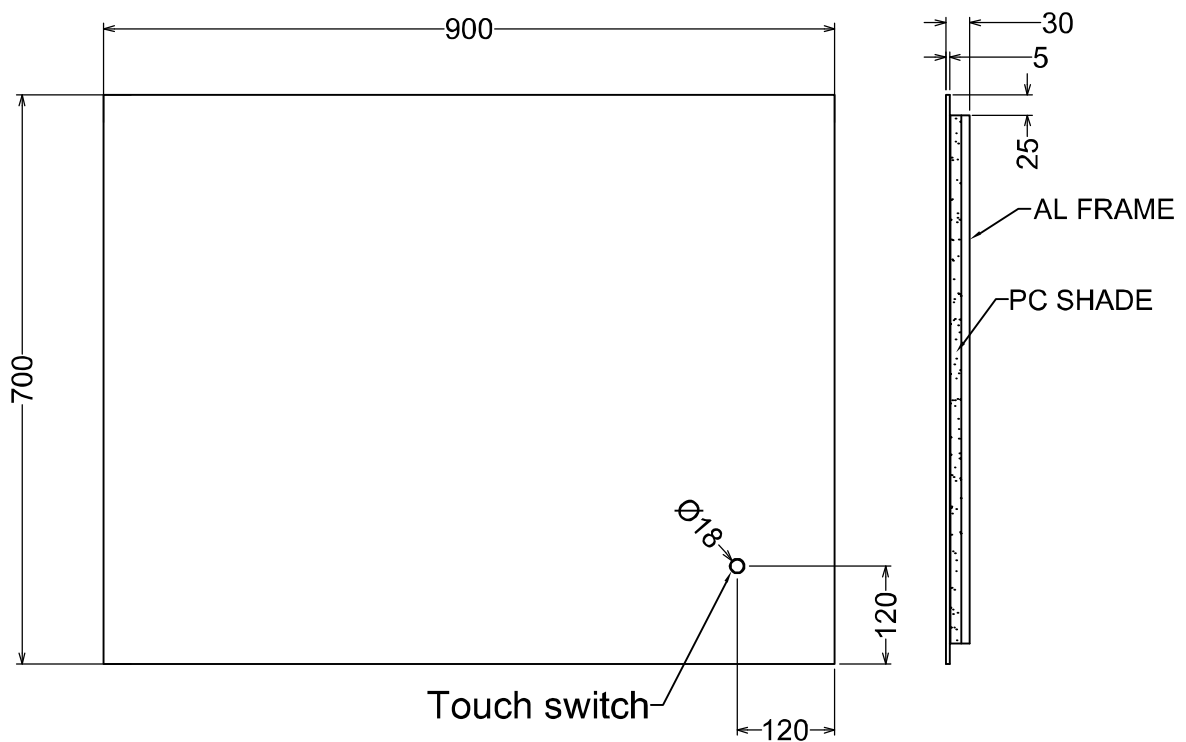

Galaxy 700x900 mm - 80003

BR 7090 1762 S

SIZE:W900*H700mm

LED Light: 3528/12V/120PCS/M/9.6W/4000K

Lamp Length:23.2M

LM:1920

LWBO®