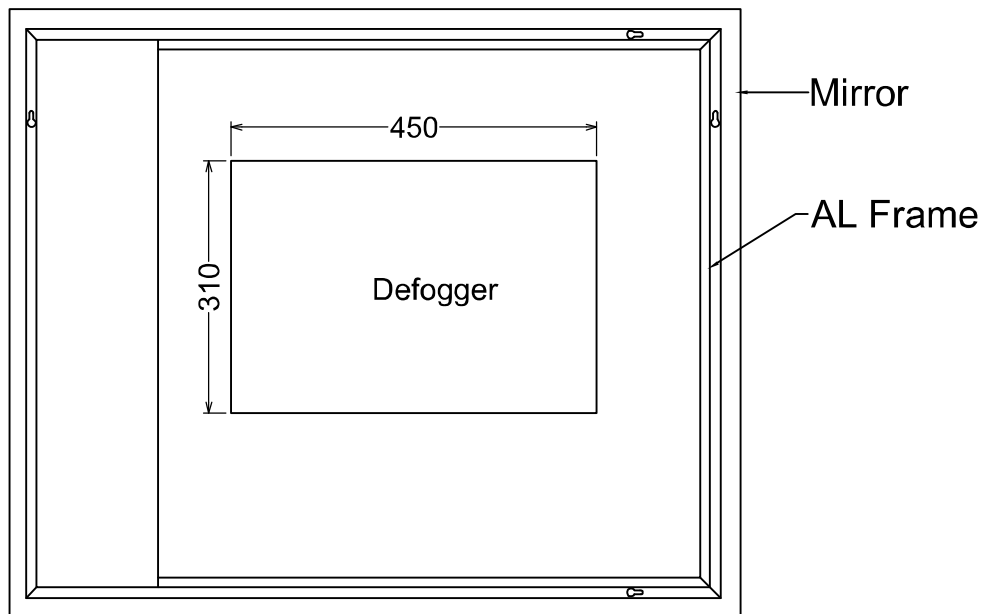

Galaxy 700x900 mm - 80003

BR 7090 1762 S

SIZE:W900*H700mm

LED Light: 3528/12V/120PCS/M/9.6W/4000K

Lamp Length:23.2M

LM:1920

LWBO®